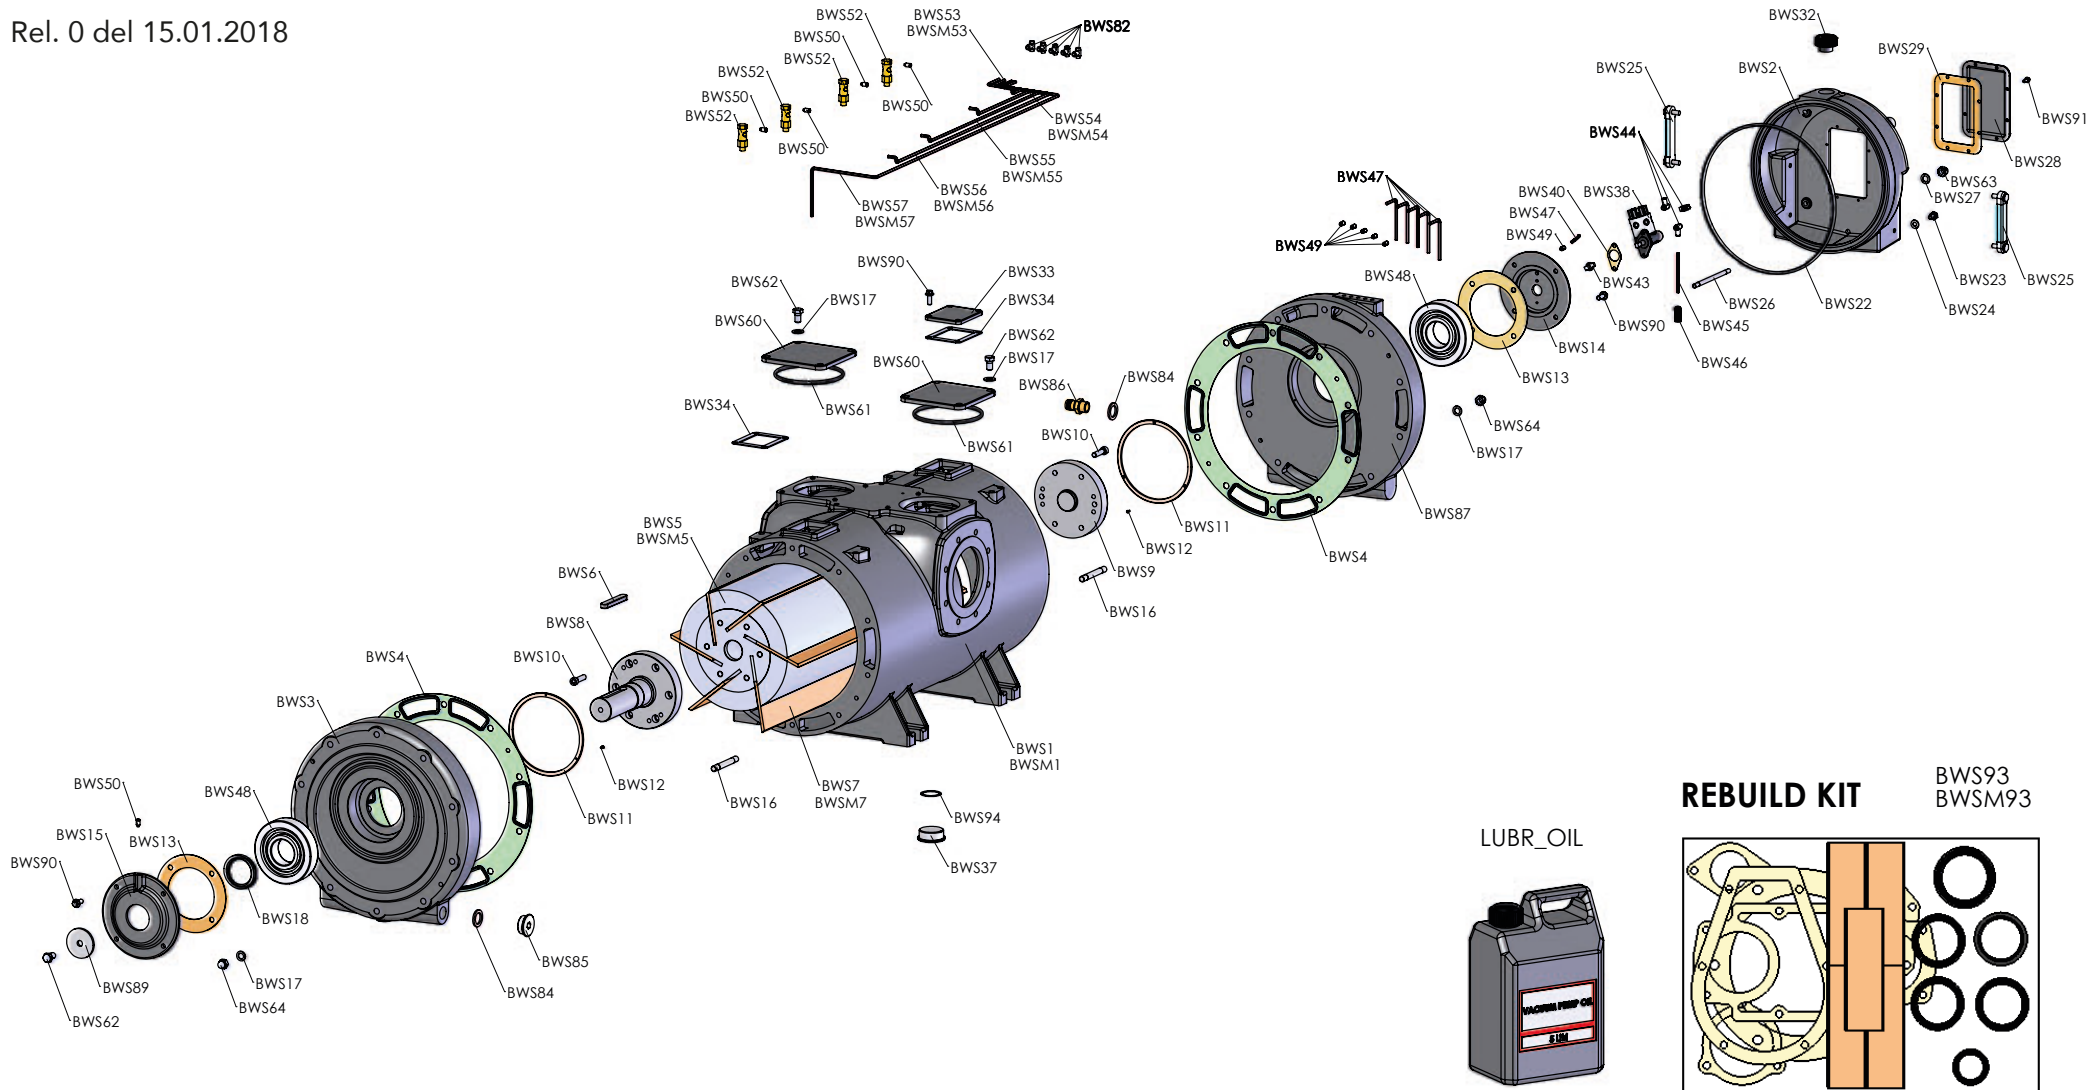

WSM 2700-3300 / PFR

Rel. 0 del 15.01.2018

LUBR_OIL

REBUILD KIT

BWS93
BWSM93